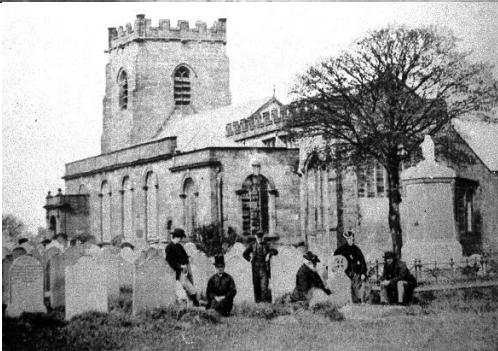

FFoW 2024 – Walk 10A - A Frodsham Pilgrimage

Engraving of
Trinity
Methodist
Church
and its
controlled
ruin

St Luke's
Roman Catholic
Church
and its
predecessor

Wesleyan
Association
Tabernacle
and
Bee window

Primitive
Methodist
Meeting House
and
Bourne
Chapel

Pre-restoration
St Laurence
Church
exterior
and
interior