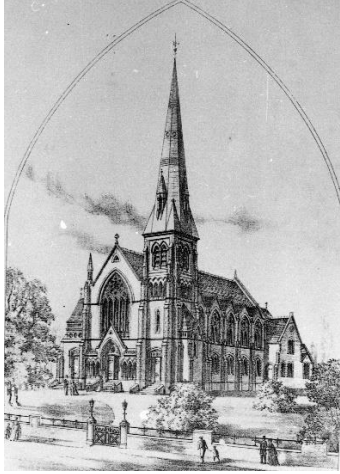

FFoW 2024 – Walk 10A - A Frodsham Pilgrimage

Engraving of
Trinity
Methodist
Church
and its
controlled
ruin

St Luke's
Roman Catholic
Church
and its
predecessor

Wesleyan
Association
Tabernacle
and
Bee window

Primitive
Methodist
Meeting House
and
Bourne
Chapel

Pre-restoration
St Laurence
Church
exterior
and
interior